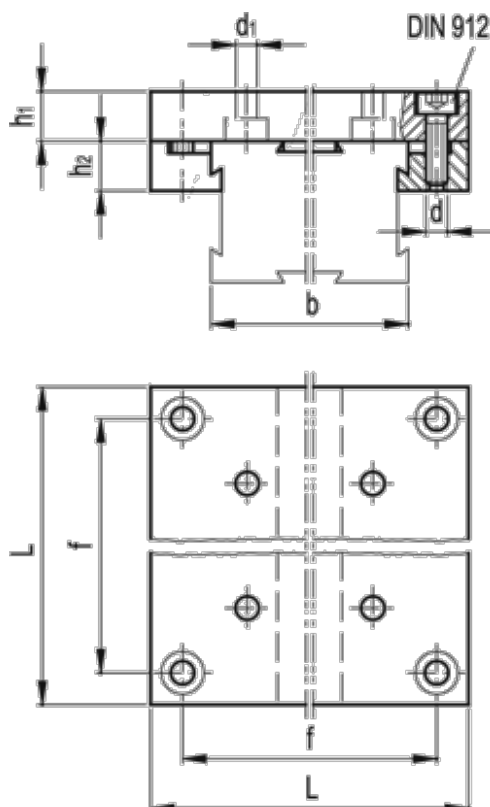

Article number: 20790087

Description: Mounting plates GN 900.4-50-67-B

Measures

b = 50

d = M3

d1 = 5.5

f = 58.0

h1 = 8

h2 = 7.0

L = 67

Note = For GN 900.6-55